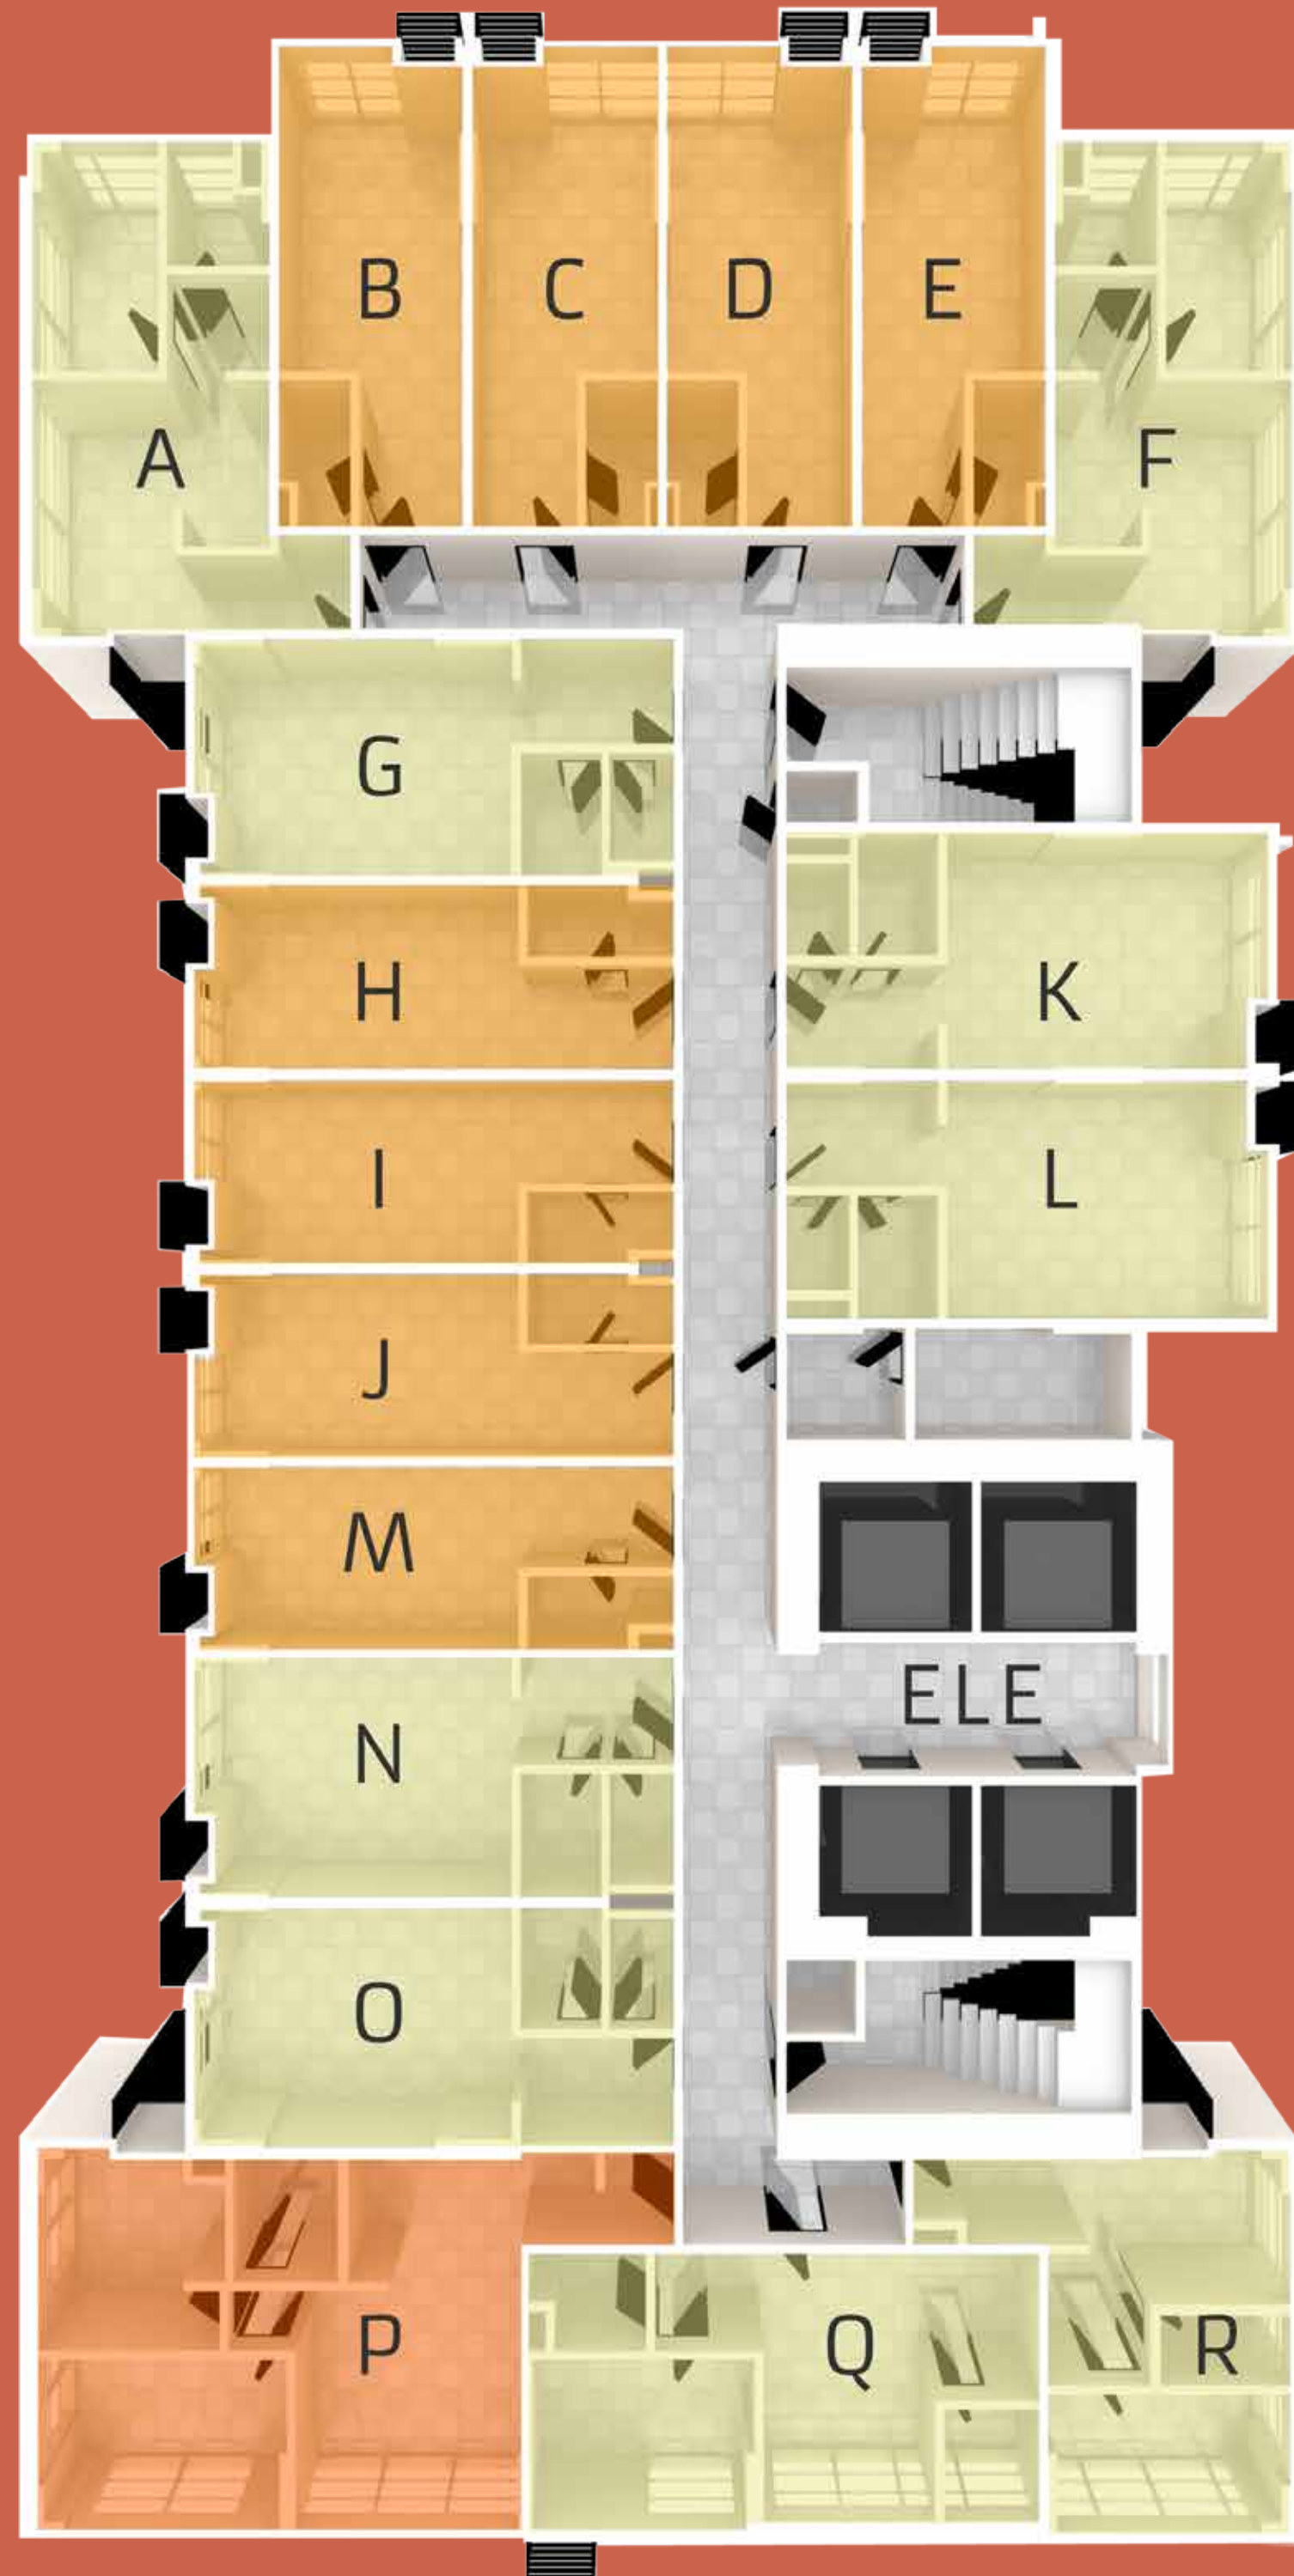

Convenient Cityscape Living. Delightful Options. Greater Enjoyment

Wil TOWER MALL

Convenient Cityscape Living. Delightful Options. Greater Enjoyment.

The Wil Tower is a residential complex of studio, one-bedroom and two-bedroom units. Wil Tower makes coming home a pleasurable experience with its first-rate amenities and all the premium conveniences just an elevator ride away.

Location Map

Amenities

Unit Floor Plans

Typical Floor Plans

Location Map

Location Map

Amenities

Unit Floor Plans

- Swimming Pool with Jacuzzi
- Function Room
- Bar and Lounge Area
- Fitness Gym
- Kids Play Area
- Sauna

Location Map

Amenities

Unit Floor Plans

Typical Floor Plans

Floor Plans

Studio
Floor Area: 24 - 25.80 sqm.

One Bedroom
Floor Area: 29.18 - 39.40 sqm.

Two Bedroom
Floor Area: 54.20 sqm.

Location Map

Amenities

Unit Floor Plans

Typical Floor Plans

Typical Floor Plan

Building Features: